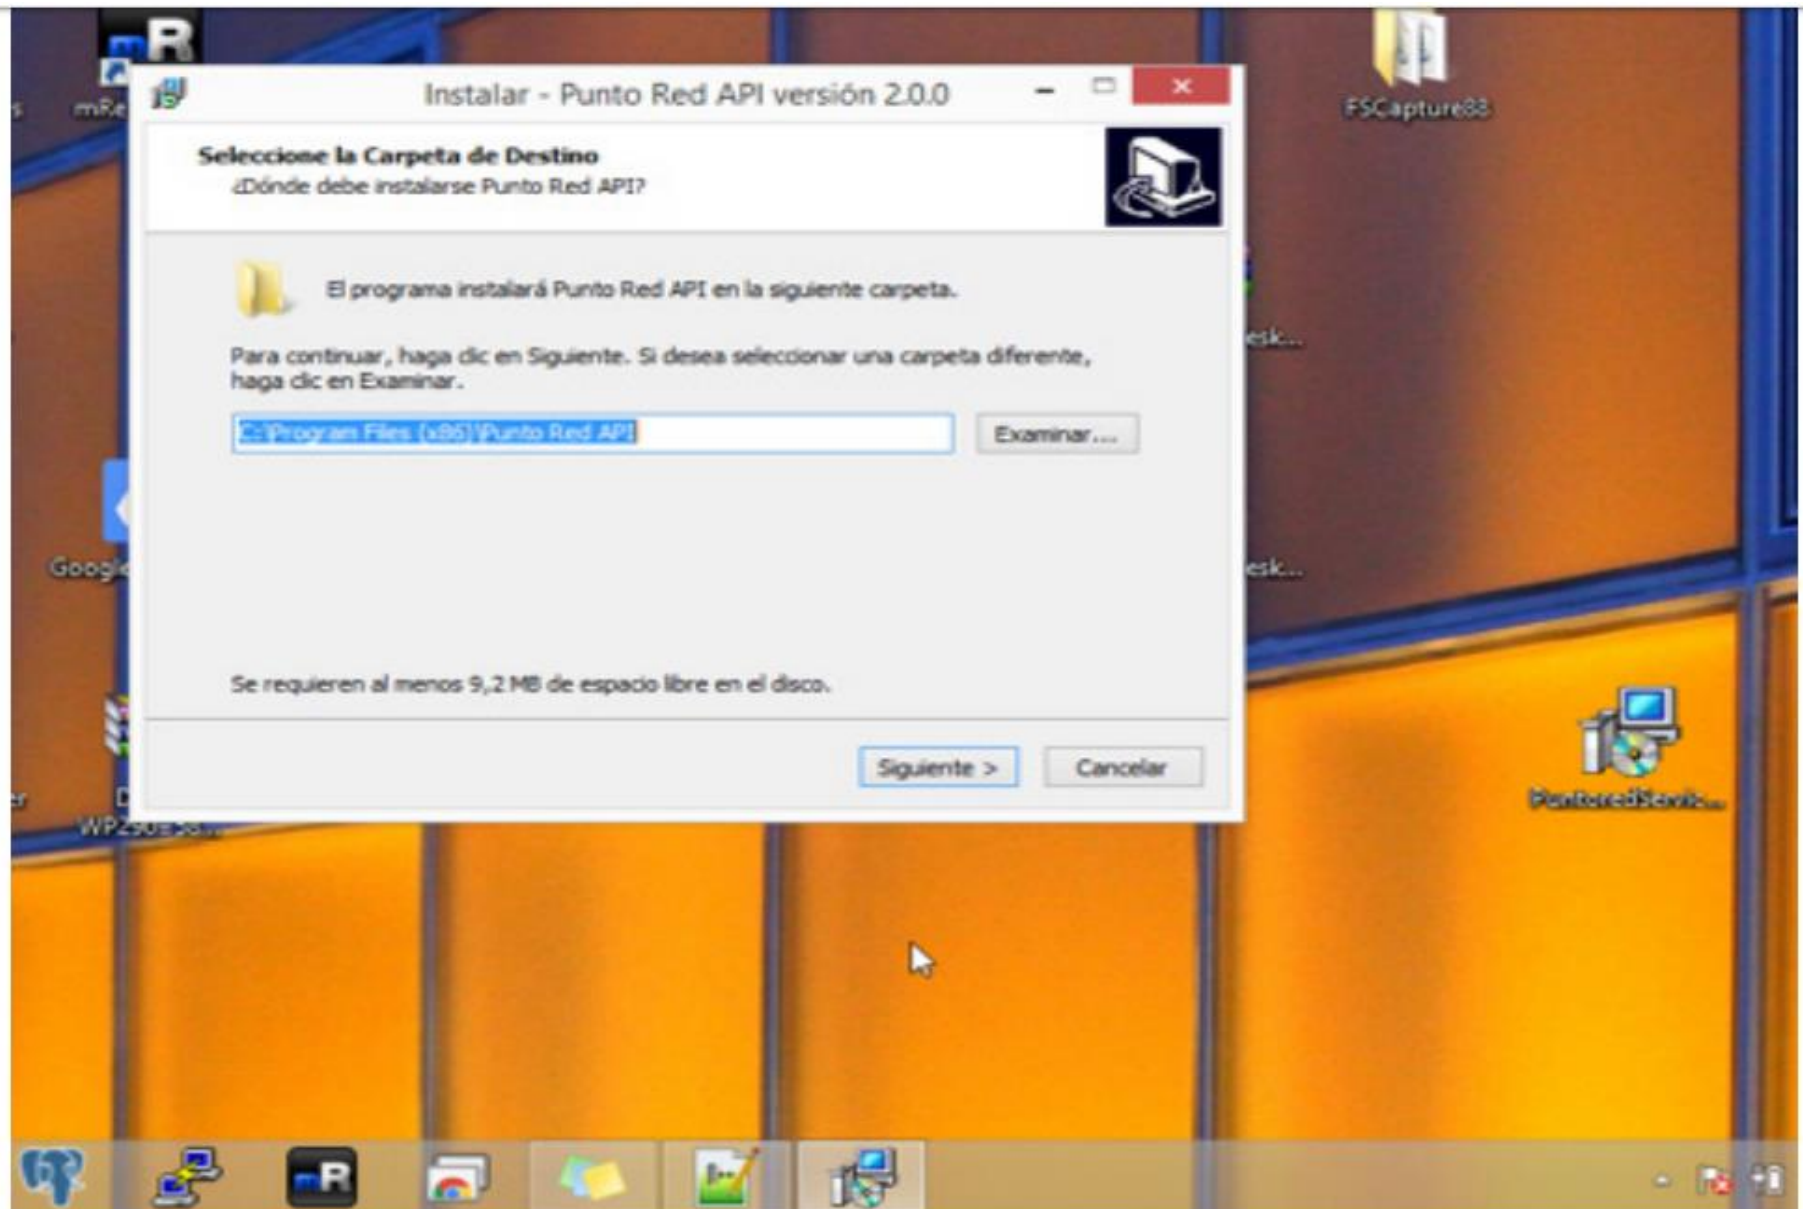

5. Este es un archivo ejecutable, solo debe darle en continuar y siguiente.