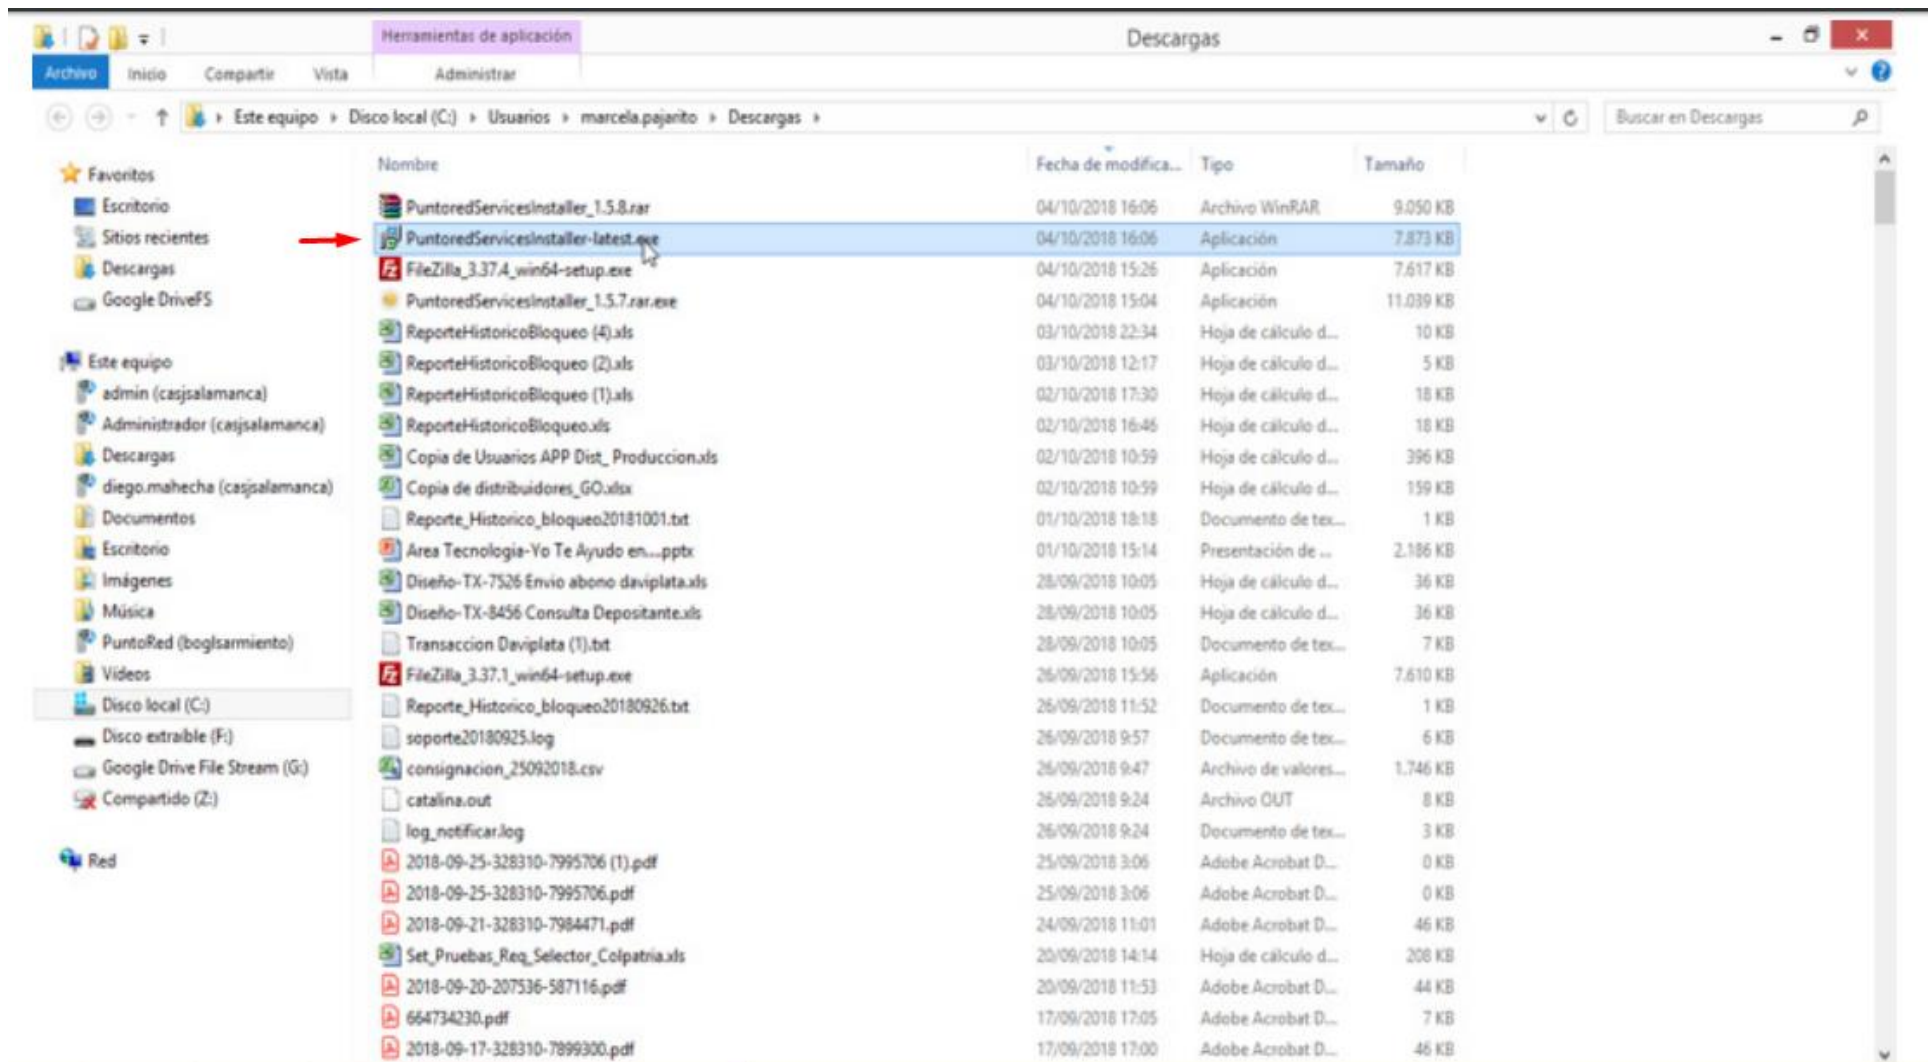

4. Ejecute el archivo descargado.